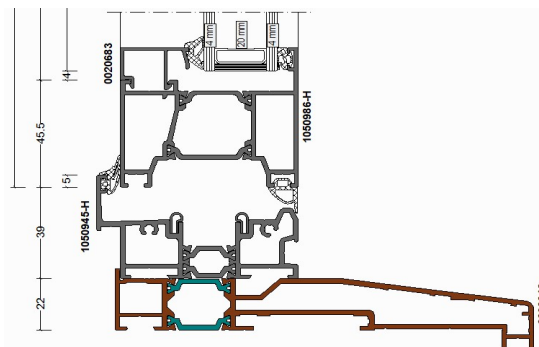

Level 1 Threshold on a 160mm Cill

Level 2 Threshold on a 160mm Cill

Level 3 Threshold on a 160mm Cill

*160mm Cill shown, but other cills are available.

For more information please contact our technical team on 01787 477976