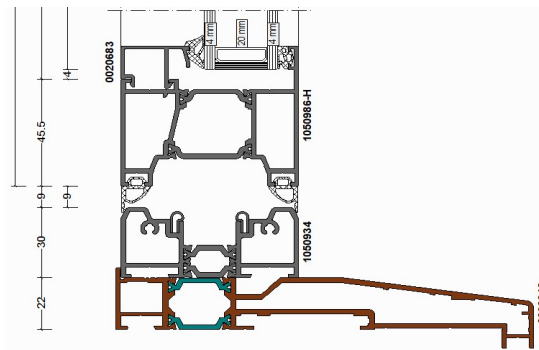

Level 1 Threshold on a 160mm Cill

Level 2 Threshold on a 160mm Cill

Level 3 Threshold on a 160mm Cill

*160mm Cill shown, but other cills are available.

For more information please contact our technical team on 01787 477976