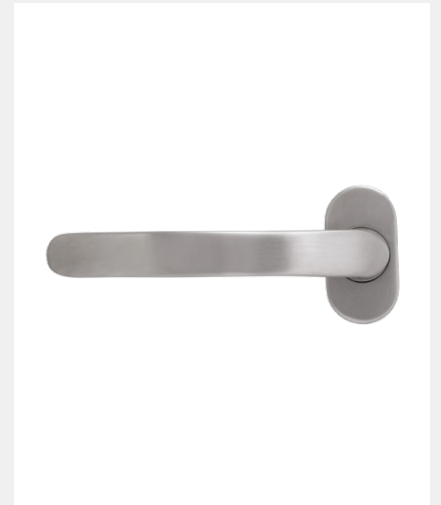

## ERGONOMIC LEVER DOOR HANDLE ON OVAL ROSE

Product Code: KM930B

LIT-DC-KM930B

### *316 Marine Grade Stainless Steel Hardware Range*

- Solid, ergonomic lever on rose provides a modern, contemporary feel
- Fixings concealed behind clip-on oval rose
- Manufactured from 316 Marine Grade Stainless Steel
- Ideal for use where corrosion levels are high such as coastal environments and with acidic timber
- Also suitable for multipoint door locks
- Part of a suited range of hardware
- Lifetime guarantee

**COASTAL**

*Shaping the future.*

ERGONOMIC LEVER DOOR HANDLE ON OVAL ROSE

Visit [www.coastal-group.com](http://www.coastal-group.com) for CAD drawings

FINISHES:

**SSS**  
Satin Stainless Steel

PART NUMBER	PRODUCT DESCRIPTION	FINISH	UNITS
KM930B-SSS	Ergonomic lever door handle on oval rose	<b>SSS</b>	Pair