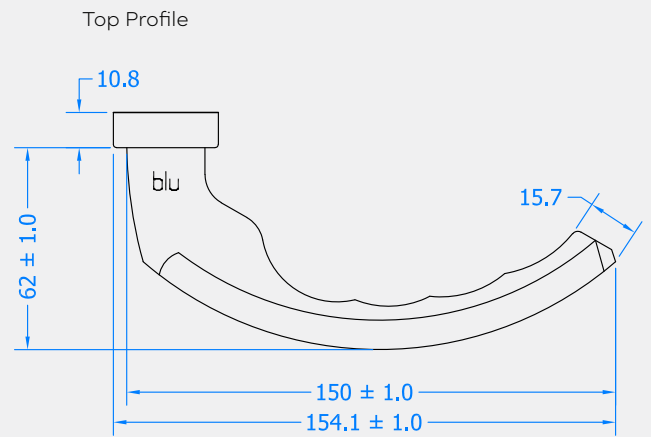

### *316 Marine Grade Stainless Steel Hardware Range*

- Solid, ergonomic lever on rose provides a modern, contemporary feel
- Fixings concealed behind clip-on oval rose
- Manufactured from 316 Marine Grade Stainless Steel
- Ideal for use where corrosion levels are high such as coastal environments and with acidic timber
- Also suitable for multipoint door locks
- Part of a suited range of hardware
- Lifetime guarantee

**COASTAL**

*Shaping the future.*

ERGONOMIC LEVER DOOR HANDLE ON OVAL ROSE

Visit [www.coastal-group.com](http://www.coastal-group.com) for CAD drawings

FINISHES:

**SSS**  
Satin Stainless Steel

PART NUMBER	PRODUCT DESCRIPTION	FINISH	UNITS
KM930B-SSS	Ergonomic lever door handle on oval rose	<b>SSS</b>	Pair