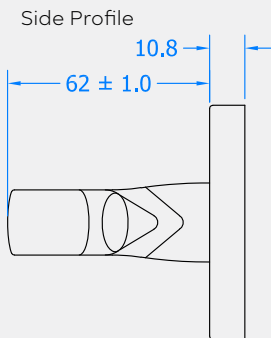

**COASTAL**

*Shaping the future.*

ERGONOMIC LEVER DOOR HANDLE ON OVAL ROSE

Visit [www.coastal-group.com](http://www.coastal-group.com) for CAD drawings

FINISHES:

**SSS**  
Satin Stainless Steel

PART NUMBER	PRODUCT DESCRIPTION	FINISH	UNITS
KM930B-SSS	Ergonomic lever door handle on oval rose	<b>SSS</b>	Pair