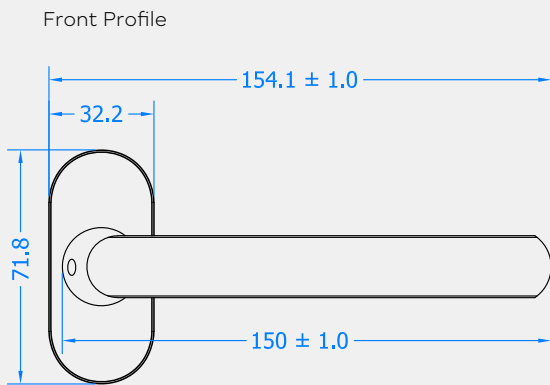

**COASTAL**

*Shaping the future.*

ERGONOMIC LEVER DOOR HANDLE ON OVAL ROSE

Visit [www.coastal-group.com](http://www.coastal-group.com) for CAD drawings

FINISHES:

**SSS**  
Satin Stainless Steel

PART NUMBER	PRODUCT DESCRIPTION	FINISH	UNITS
KM930B-SSS	Ergonomic lever door handle on oval rose	<b>SSS</b>	Pair