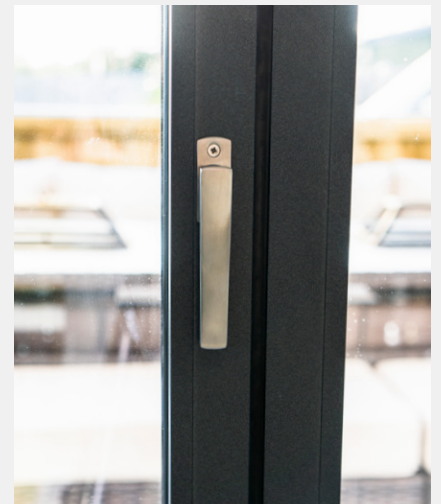

# BLU RANGE BI-FOLD DOOR HANDLE

Product Code: KM100

LIT-DC-KM100

## *316 Marine Grade Stainless Steel Hardware Range*

- Ergonomic bi-fold door handle
- Comes complete with 63 x 25mm backplate and has a mounted 7x7x50mm spindle, the lever operates to an opening angle of 21.5 degrees
- Manufactured from solid 316 Marine Grade Stainless Steel
- Ideal for use where corrosion levels are high such as coastal environments and with acidic timber
- Lifetime guarantee

# COASTAL

*Shaping the future.*

Visit [www.coastal-group.com](http://www.coastal-group.com) for CAD drawings

**FINISHES:**

**SSS**  
 Satin Stainless Steel

PART NUMBER	PRODUCT DESCRIPTION	FINISH	UNITS
KM100-316-SSS	Bi-fold door handle - sprung	<b>SSS</b>	Each