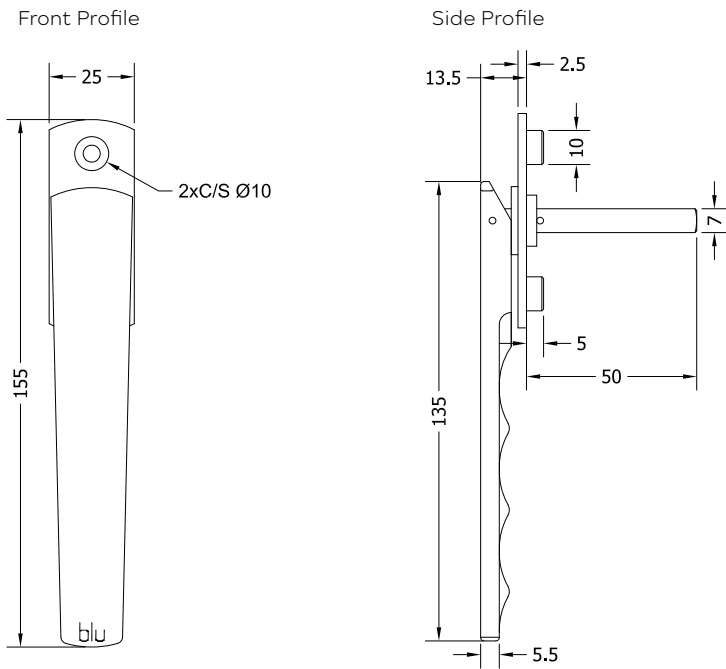

# BLU RANGE BI-FOLD DOOR HANDLE

Product Code: KM100

LIT-DC-KM100

## *316 Marine Grade Stainless Steel Hardware Range*

- Ergonomic bi-fold door handle
- Comes complete with 63 x 25mm backplate and has a mounted 7x7x50mm spindle, the lever operates to an opening angle of 21.5 degrees
- Manufactured from solid 316 Marine Grade Stainless Steel
- Ideal for use where corrosion levels are high such as coastal environments and with acidic timber
- Lifetime guarantee

# COASTAL

*Shaping the future.*

Visit [www.coastal-group.com](http://www.coastal-group.com) for CAD drawings

**FINISHES:**

**SSS**  
 Satin Stainless Steel

PART NUMBER	PRODUCT DESCRIPTION	FINISH	UNITS
KM100-316-SSS	Bi-fold door handle - sprung	<b>SSS</b>	Each