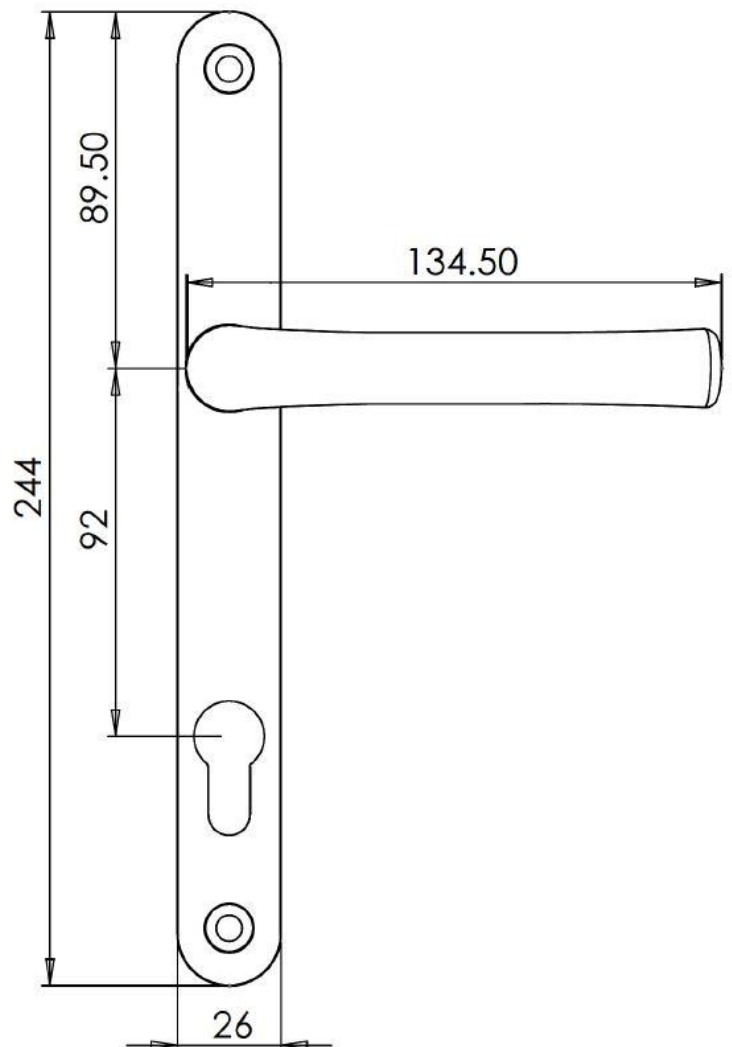

Pro Range Lever/Lever Handle

For CF68 Bifold door

Finishes available

- **Black
- **White
- **Chrome
- **Satin Chrome
- ** Anthracite Grey

- Specification**
- ** Slim backplate design
 - ** Slim stand off to avoid clashing when folded back
 - ** Robust, colour coded fixings
 - ** Colours match through the entire Pro Range hardware suite