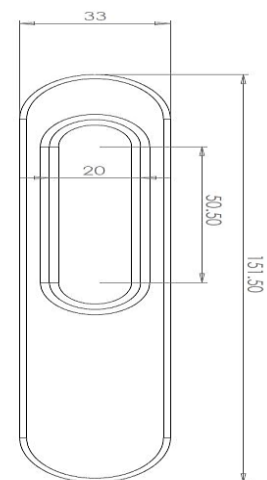

Pro Range Lift and Slide Handles

For CP130 & CP155 Lift and slide doors

Finishes available

- **Black
- **White
- **Satin Chrome
- **Polished Chrome
- ** Anthracite Grey

- Specification**
- ** Sleek design, Comfortable operation
 - ** Sturdy construction
 - ** Available with or without cylinder hole to suit requirements
 - ** A range of configurations acheivable with handles and finger pulls
 - ** Colours match through the entire Pro Range hardware suite