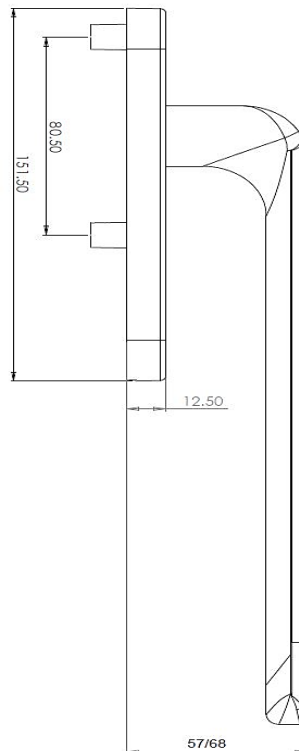

Pro Range Lift and Slide Handles

For CP130 & CP155 Lift and slide doors

Finishes available

- **Black
- **White
- **Satin Chrome
- **Polished Chrome
- ** Anthracite Grey

- Specification**
- ** Sleek design, Comfortable operation
 - ** Sturdy construction
 - ** Available with or without cylinder hole to suit requirements
 - ** A range of configurations acheivable with handles and finger pulls
 - ** Colours match through the entire Pro Range hardware suite