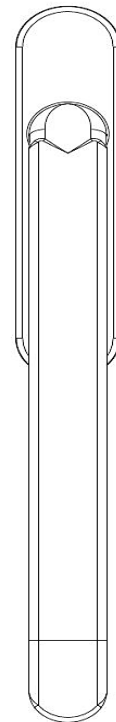

Pro Range Lift and Slide Handles

For CP130 & CP155 Lift and slide doors

Finishes available

- **Black
- **White
- **Satin Chrome
- **Polished Chrome
- ** Anthracite Grey

- Specification**
- ** Sleek design, Comfortable operation
 - ** Sturdy construction
 - ** Available with or without cylinder hole to suit requirements
 - ** A range of configurations acheivable with handles and finger pulls
 - ** Colours match through the entire Pro Range hardware suite