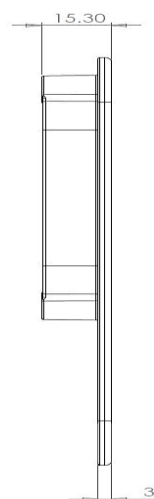

Pro Range Lift and Slide Handles

For CP130 & CP155 Lift and slide doors

Finishes available

- **Black
- **White
- **Satin Chrome
- **Polished Chrome
- ** Anthracite Grey

- Specification**
- ** Sleek design, Comfortable operation
 - ** Sturdy construction
 - ** Available with or without cylinder hole to suit requirements
 - ** A range of configurations acheivable with handles and finger pulls
 - ** Colours match through the entire Pro Range hardware suite