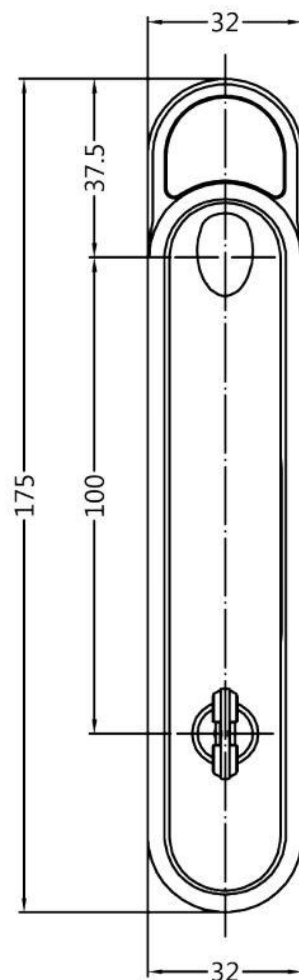

Pro Range Bifold Shootbolt Handle

For CF68 Bifold door

Finishes available

- **Black
- **White
- **Chrome
- **Satin Chrome
- ** Anthracite Grey

- Specification**
- ** Key Lockable with concealed key storage area
 - ** Slim profile with only 15mm stand off from sash
 - ** Concealed fixings for a neat finish
 - ** Top of lever pushes in to allow turn action
 - ** Colours match through the entire Pro Range hardware suite