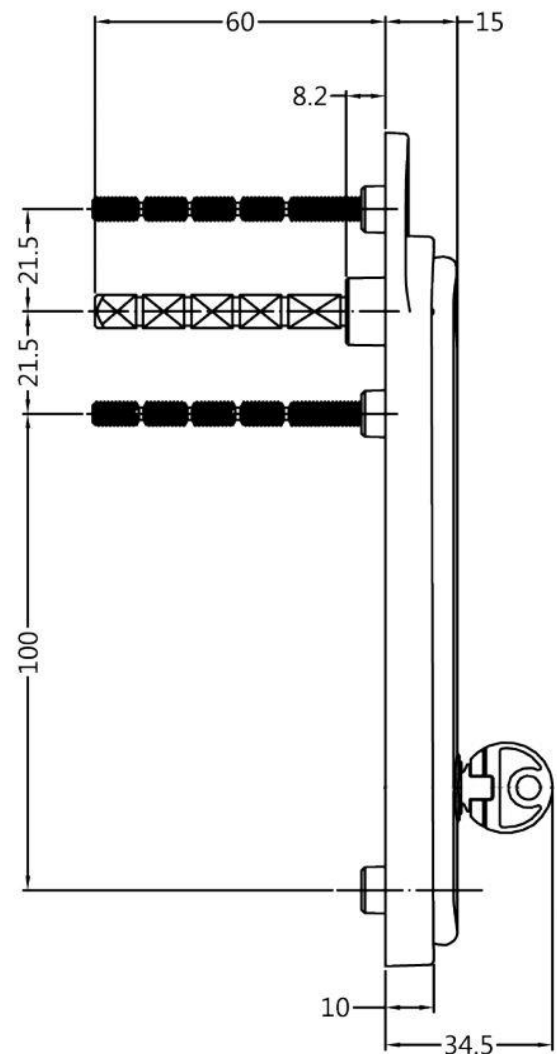

Pro Range Bifold Shootbolt Handle

For CF68 Bifold door

Finishes available

- **Black
- **White
- **Chrome
- **Satin Chrome
- ** Anthracite Grey

- Specification**
- ** Key Lockable with concealed key storage area
 - ** Slim profile with only 15mm stand off from sash
 - ** Concealed fixings for a neat finish
 - ** Top of lever pushes in to allow turn action
 - ** Colours match through the entire Pro Range hardware suite