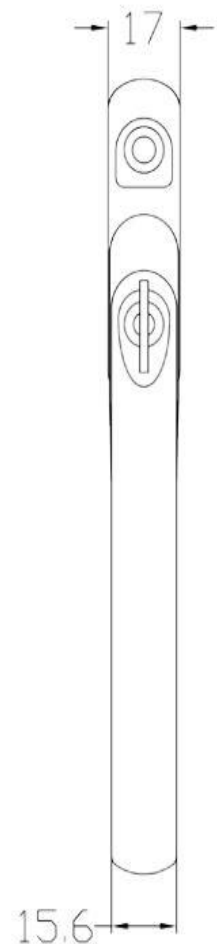

Pro Range Espagnolette Window Handle

For SL68 Casement Window

Finishes available

- **Black
- **White
- **Chrome
- **Satin Chrome

- Specification**
- ** Key lockable with optional blanking plug
 - ** Sleek design
 - ** Concealed fixings for a neat finish
 - ** 90 Degree stop/click feature
 - ** Colours match through the entire Pro Range hardware suite