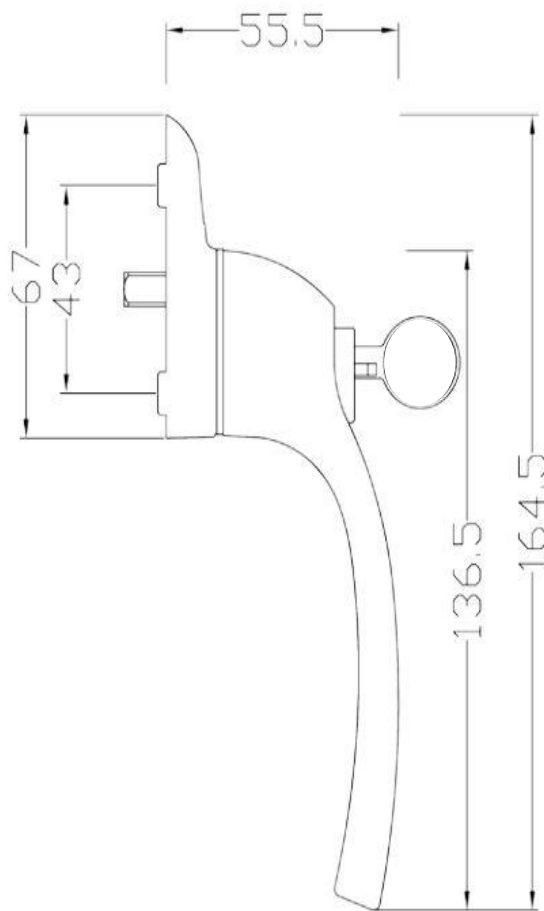

Pro Range Espagnolette Window Handle

For SL68 Casement Window

Finishes available

- **Black
- **White
- **Chrome
- **Satin Chrome

- Specification**
- ** Key lockable with optional blanking plug
 - ** Sleek design
 - ** Concealed fixings for a neat finish
 - ** 90 Degree stop/click feature
 - ** Colours match through the entire Pro Range hardware suite